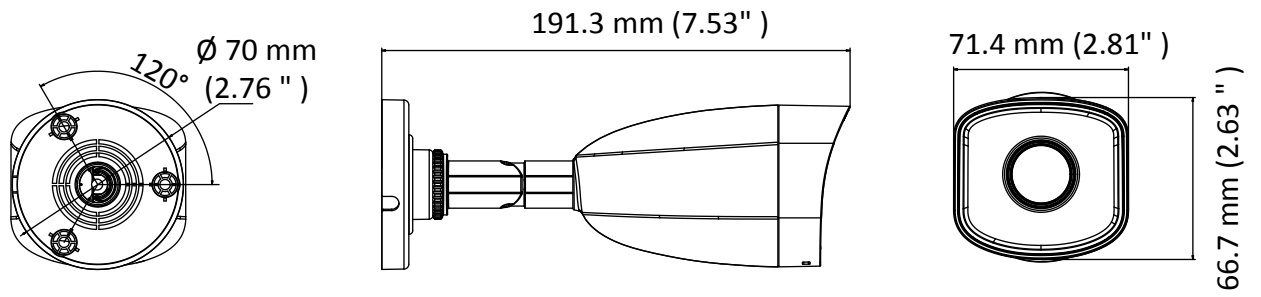

API	ONVIF (PROFILE S, PROFILE G), ISAPI
Simultaneous Live View	Up to 6 channels
User/Host	Up to 32 users 3 levels: Administrator, Operator, and User
Client	iVMS-4200, Hik-Connect, iVMS-5200
Web Browser	IE7+, Chrome18-42, Firefox5.0+, Safari5.02+
<b>Interface</b>	
Communication Interface	1 RJ45 10M/100M self-adaptive Ethernet port
<b>General</b>	
Operating Conditions	-30 °C to 50 °C (-22 °F to 122 °F), humidity: 95% or less (non-condensing)
Power Supply	12 VDC ± 25%, 5.5 mm coaxial power plug PoE (802.3af, class 3)
Power Consumption and Current	12 VDC, 0.4 A, Max: 5 W PoE: (802.3af, 36 V to 57 V), 0.2 A to 0.13 A, Max: 7 W
Protection Level	IP67 TVS 2000V lightning protection, surge protection and voltage transient protection
Material	Metal & Plastic
Dimensions	Camera: Ø 70 mm × 191.3mm (Ø 2.7" × 7.5") With package: 216 mm × 121 mm × 118 mm (8.5" × 4.8" × 4.6")
Weight	Camera: Approx. 280 g (0.62 lb.) With package: Approx. 530 g (1.17 lb.)

## Dimension