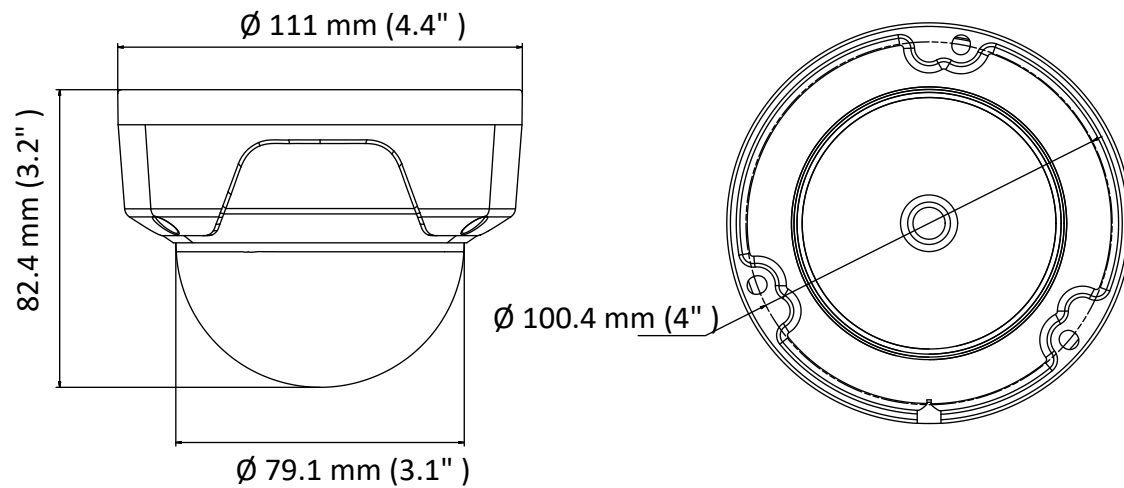

API	ONVIF (PROFILE S, PROFILE G), ISAPI
Simultaneous Live View	Up to 6 channels
User/Host	Up to 32 users 3 levels: Administrator, Operator, and User
Client	iVMS-4200, Hik-Connect, iVMS-5200
Web Browser	IE7+, Chrome18-42, Firefox5.0+, Safari5.02+
<b>Interface</b>	
Communication Interface	1 RJ45 10M/100M self-adaptive Ethernet port
<b>General</b>	
Operating Conditions	-30 °C to 50 °C (-22 °F to 122 °F), humidity: 95% or less (non-condensing)
Power Supply	12 VDC ± 25%, 5.5 mm coaxial power plug PoE (802.3af, class 3)
Power Consumption and Current	12 VDC, 0.4 A, Max: 5 W PoE: (802.3af, 36 V to 57 V), 0.2 A to 0.13 A, Max: 7 W
Ingress Protection	IP67, IK10 TVS 2000V lightning protection, surge protection and voltage transient protection
Material	Metal & Plastic
Dimensions	Camera: Ø 111 mm × 82.4 mm (Ø 4.4" × 3.2") With package: 134 mm × 134 mm × 108 mm (5.3" × 5.3" × 4.3")
Weight	Camera: Approx. 410 g (0.9 lb.) With package: Approx. 610 g (1.3 lb.)

## Dimension