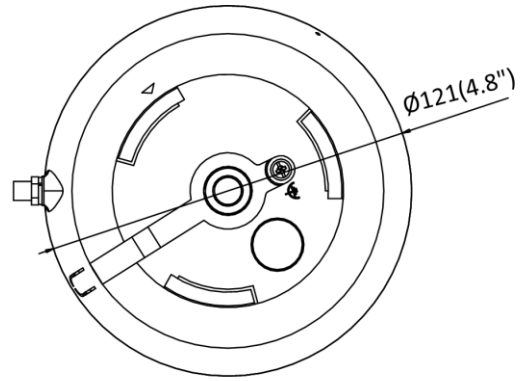

Audio	
Audio Compression	G.711/G.722.1/G.726/MP2L2/PCM
Audio Bit Rate	64Kbps(G.711)/16Kbps(G.722.1)/16Kbps(G.726)/32-192Kbps(MP2L2)
Audio Sampling Rate	8 kHz/16 kHz/32 kHz/44.1 kHz/48 kHz
Smart Feature-Set	
Region of Interest	Support 1 fixed region for main stream
Image	
Image Enhancement	BLC/3D DNR
Image Setting	Saturation, brightness, contrast and sharpness are adjustable via client software and web browser
Day/Night Switch	Auto/Scheduled/Day/Night
Wi-Fi	
Wireless Standards	IEEE802.11b, 802.11g, 802.11n
Protocols	802.11b: CCK, QPSK, BPSK 802.11g/n: OFDM
Frequency	2.4 GHz - 2.4835 GHz
Channel Bandwidth	20/40 MHz
Security	64/128-bit WEP, WPA-PSK/WPA2-PSK
Transfer Rate	802.11b: 11 Mbps 802.11g: 54 Mbps 802.11n: up to 150 Mbps
Wireless Range	Up to 50 m (The performance varies based on actual environment)
Interface	
Communication Interface	1 RJ45 10M/100M self-adaptive Ethernet port
Audio	1 Built-in mic, mono sound
On-board Storage	Built-in microSD/SDHC/SDXC slot, up to 128 GB
General	
Firmware Version	V5.5.98
General Function	One-key reset, anti-flicker, heartbeat, mirror, password protection, privacy mask, watermark, IP address filter
Reset	Yes
Startup and Operating Conditions	-30 °C to +60 °C (-22 °F to +140 °F), humidity 95% or less (non-condensing)
Power Supply	12 VDC ± 25%, Ø5.5 mm coaxial plug power
Power Consumption and Current	12 VDC, 0.4 A, max. 5 W, <20 dBm
Material	Plastic
Dimensions	Camera: Ø121.4 mm × 92.2 mm (Ø4.8" × 3.6") With package: 150 mm × 150 mm × 141 mm (5.9" × 5.9" × 5.6")
Weight	Camera: approx. 465 g (1 lb.) With package: approx. 713 g (1.6 lb.)
Approval	
Protection	Ingress protection: IP66 (IEC 60529-2013)
Compression Standard	
H.264+	Main stream supports
H.265+	Main stream supports

▪ **Available Model**

DS-2CD2121G1-IDW1(2.8/4 mm)

▪ **Dimension**

Unit: mm(inch)

Distributed by

**HIKVISION®****Headquarters**

No.555 Qianmo Road, Binjiang District,
Hangzhou 310051, China
T +86-571-8807-5998
overseasbusiness@hikvision.com