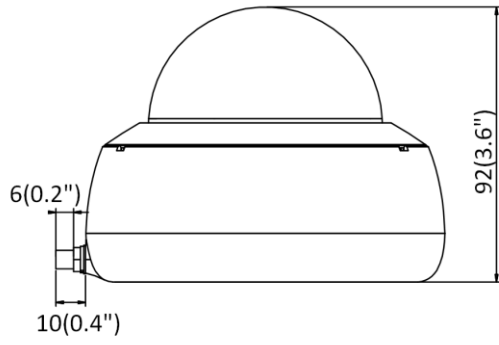

Audio	
Audio Compression	G.711/G.722.1/G.726/MP2L2/PCM
Audio Bit Rate	64Kbps(G.711)/16Kbps(G.722.1)/16Kbps(G.726)/32-192Kbps(MP2L2)
Audio Sampling Rate	8 kHz/16 kHz/32 kHz/44.1 kHz/48 kHz
Smart Feature-Set	
Region of Interest	Support 1 fixed region for main stream
Image	
Image Enhancement	BLC/3D DNR
Image Setting	Saturation, brightness, contrast and sharpness are adjustable via client software and web browser
Day/Night Switch	Auto/Scheduled/Day/Night
Wi-Fi	
Wireless Standards	IEEE802.11b, 802.11g, 802.11n
Protocols	802.11b: CCK, QPSK, BPSK 802.11g/n: OFDM
Frequency	2.4 GHz - 2.4835 GHz
Channel Bandwidth	20/40 MHz
Security	64/128-bit WEP, WPA-PSK/WPA2-PSK
Transfer Rate	802.11b: 11 Mbps 802.11g: 54 Mbps 802.11n: up to 150 Mbps
Wireless Range	Up to 50 m (The performance varies based on actual environment)
Interface	
Communication Interface	1 RJ45 10M/100M self-adaptive Ethernet port
Audio	1 Built-in mic, mono sound
On-board Storage	Built-in microSD/SDHC/SDXC slot, up to 128 GB
General	
Firmware Version	V5.5.98
General Function	One-key reset, anti-flicker, heartbeat, mirror, password protection, privacy mask, watermark, IP address filter
Reset	Yes
Startup and Operating Conditions	-30 °C to +60 °C (-22 °F to +140 °F), humidity 95% or less (non-condensing)
Power Supply	12 VDC ± 25%, Ø5.5 mm coaxial plug power
Power Consumption and Current	12 VDC, 0.4 A, max. 5 W, <20 dBm
Material	Plastic
Dimensions	Camera: Ø121.4 mm × 92.2 mm (Ø4.8" × 3.6") With package: 150 mm × 150 mm × 141 mm (5.9" × 5.9" × 5.6")
Weight	Camera: approx. 465 g (1 lb.) With package: approx. 713 g (1.6 lb.)
Approval	
Protection	Ingress protection: IP66 (IEC 60529-2013)
Compression Standard	
H.264+	Main stream supports
H.265+	Main stream supports

▪ **Available Model**

DS-2CD2121G1-IDW1(2.8/4 mm)

▪ **Dimension**

Unit: mm(inch)

Distributed by

**HIKVISION®****Headquarters**

No.555 Qianmo Road, Binjiang District,
Hangzhou 310051, China
T +86-571-8807-5998
overseasbusiness@hikvision.com